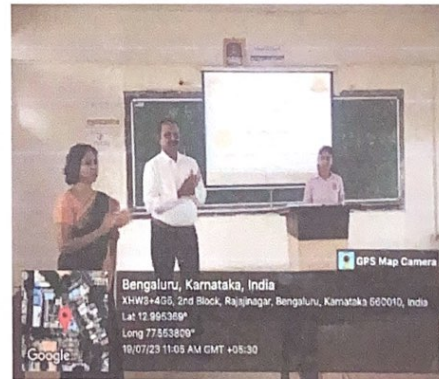

Website: www.klesnc.org

E-mail: info@klesnc.org

kleaccts@yahoo.com

19 July 2023

DEPARTMENT OF ENGLISH

Translation Skills

The Department of English organized an Interactive workshop on Translation Skills on 19 July, 2023 at 10 a.m. The objectives of this workshop was to educate the students of B.Com about Translation as one of the job opportunities.

Dr. Prabhu V. Upase, HoD Hindi, Government First Grade College, Channapatna was the resource person. Dr.Upase discussed various forms of translation and its significance to the students. The resource person illustrated the literal translation and the genuine translation with examples. Dr. Jayashree C. KamarHoD, English welcomed the gathering and introduced the speaker. Ms.Nithyashree proposed vote of thanks. 62 IV semester B.Com students who were benefitted by this workshop.